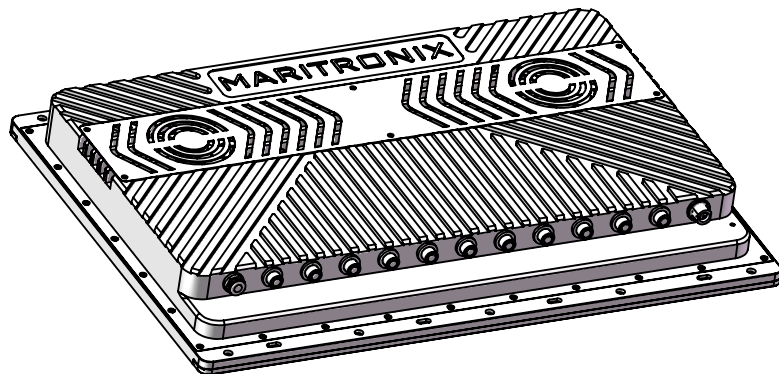

24" IP67 waterproof PC

Light sensor

ON/OFF  
PC to Monitor

MARITRONIX

Mari tronix MPC24

SCALE: 1:7

LK

1