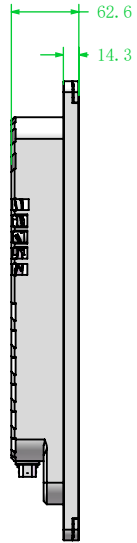

24" IP67 waterproof PC

Light sensor

ON/OFF  
PC to Monitor

MARITRONIX

Mari tronix MPC24

SCALE: 1:7

LK

1

2

3

4

5

6

A

B

C