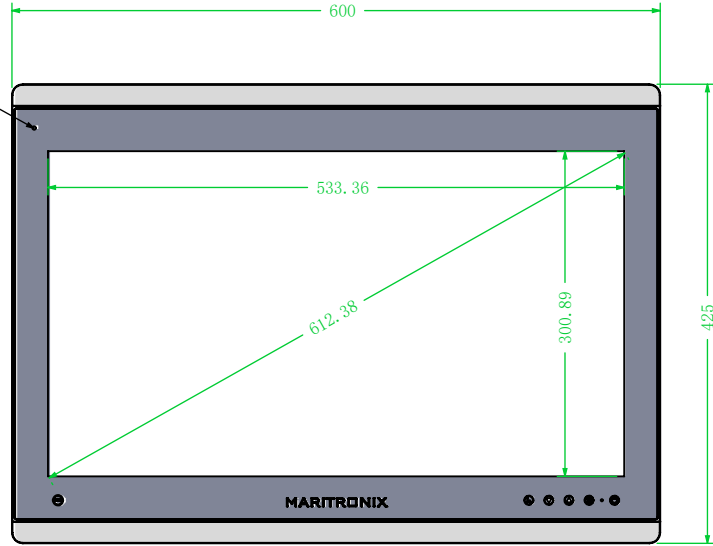

24" IP67 waterproof PC

Light sensor

ON/OFF  
PC to Monitor

MARITRONIX

Mari tronix MPC24

SCALE: 1:7

LK

1