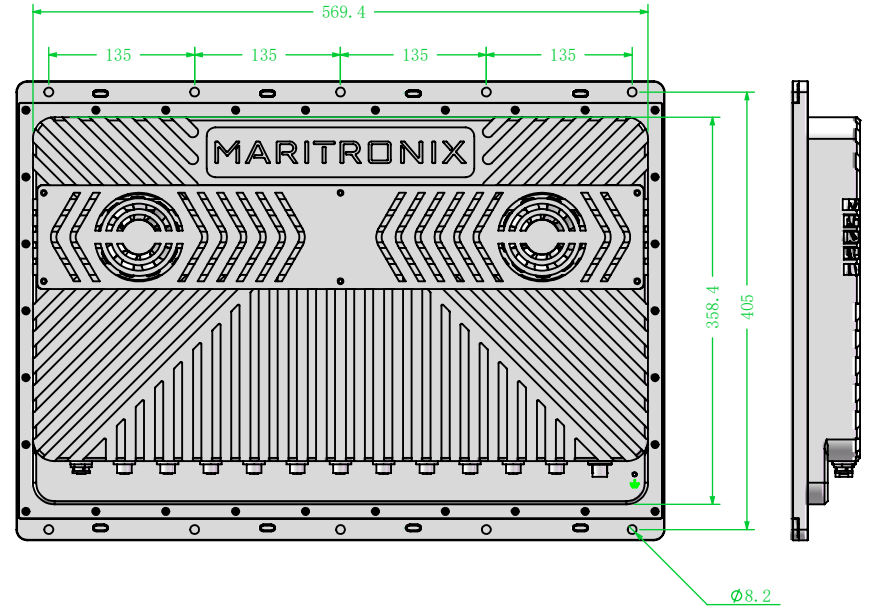

24" IP67 waterproof PC

Light sensor

ON/OFF  
PC to Monitor

MARITRONIX

Mari tronix MPC24

SCALE: 1:7

LK

1